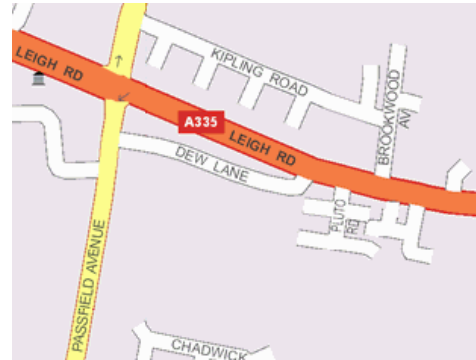

From January 2006, we will be seeing clients in the new practice room at the rear of 157 Leigh Road.

To get to the practice room, come down Dew Lane, not Leigh Road (you can get to Dew Lane either from Leigh Road—it's the next right after the house as you go towards Eastleigh—or by taking the first on the left as you go down Passfield Avenue (that's where the Holiday Inn and Fleming Park Sports Centre are).

You will recognise the car park: it goes across the width of two houses; 157 and 155 Leigh Road.

Just come up the steps on the left, the ones with the wooden handrail.

You are very welcome to park in the car park; there's no need to park elsewhere and walk, as some people have done in the past.